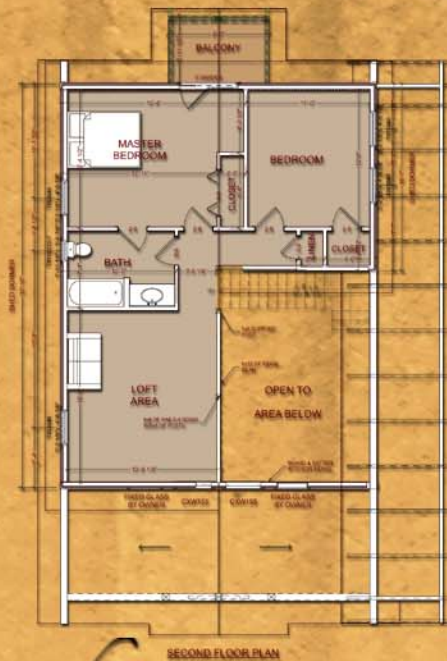

Comfy Cabins

Cabin Plans. Cabin Kits. Cabin Done!

The Red-Eyed Rooster

Premium Weather-Tight Log Cabin Kit:
Subfloor, Deck & Porch Floors, Log Walls,
Second Floor System, Stairs, Gable Ends &
Dormers, Doors & Windows, House & Porch
Roof Systems, Exterior Trim Pack, Blueprints.

1705 SF Heated Space
997 SF Main Level
708 SF Upper Level
611 SF Covered Outdoor Living

\$74,900

Delivery Included!

Comfy Cabins is a division of
Natural Element Homes, LLC

natural element homes

www.NaturalElementHomes.com
2531 Decatur Pike Athens, TN 37303
© Copyright 2012, Natural Element Homes, LLC