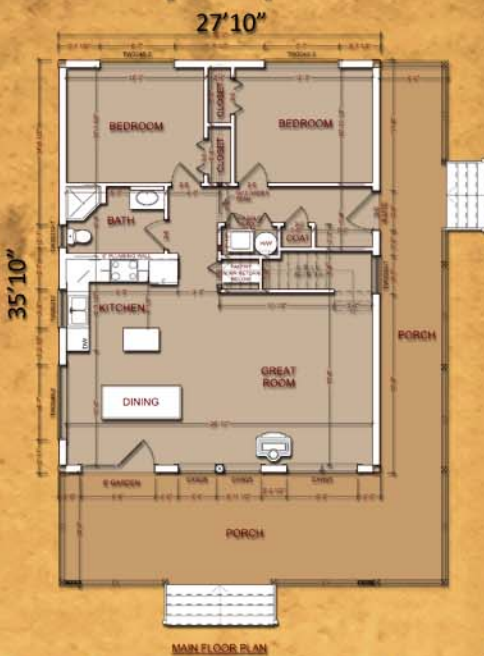

Comfy Cabins

Cabin Plans. Cabin Kits. Cabin Done!

The Red-Eyed Rooster

Premium Weather-Tight Log Cabin Kit:
Subfloor, Deck & Porch Floors, Log Walls,
Second Floor System, Stairs, Gable Ends &
Dormers, Doors & Windows, House & Porch
Roof Systems, Exterior Trim Pack, Blueprints.

1705 SF Heated Space
997 SF Main Level
708 SF Upper Level
611 SF Covered Outdoor Living

\$74,900

Delivery Included!

Comfy Cabins is a division of
Natural Element Homes, LLC

natural element homes

www.NaturalElementHomes.com
2531 Decatur Pike Athens, TN 37303
© Copyright 2012, Natural Element Homes, LLC